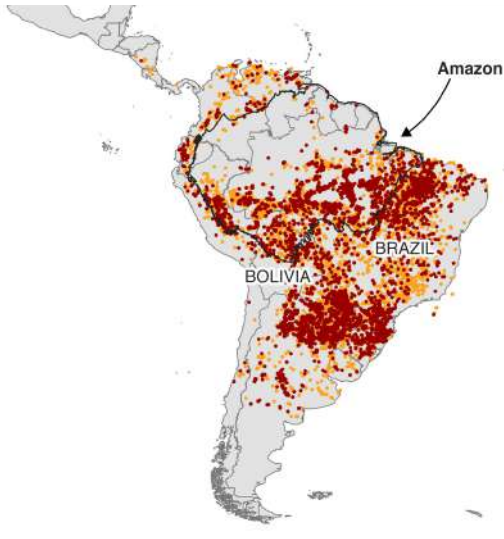

Leveraging Artificial Intelligence to help restore the Natural World

David Dao

Founder, GainForest

PhD Student at ETH Zurich

Deforestation rates are increasing

Fires in the last

× 48 hours

× 7 days