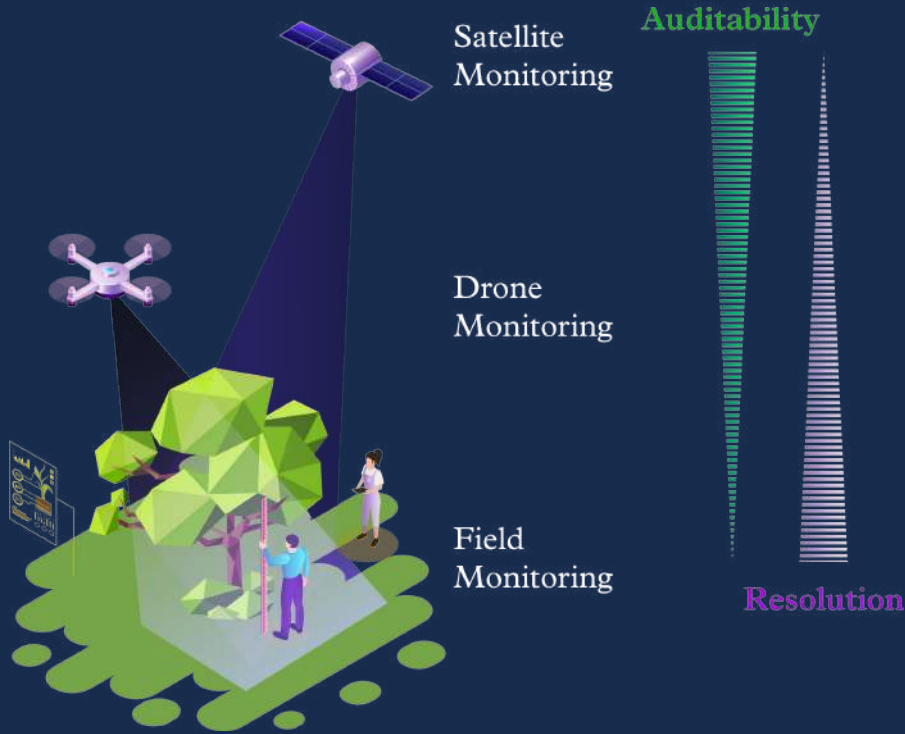

Leverage the data revolution to scale monitoring and trust

Enabling a global data-driven restoration movement

At CrowtherLab at ETH Zurich we provide a free tool to

- × Sharing ecological data
- × Monitoring of species and progress
- × Transparency for donors