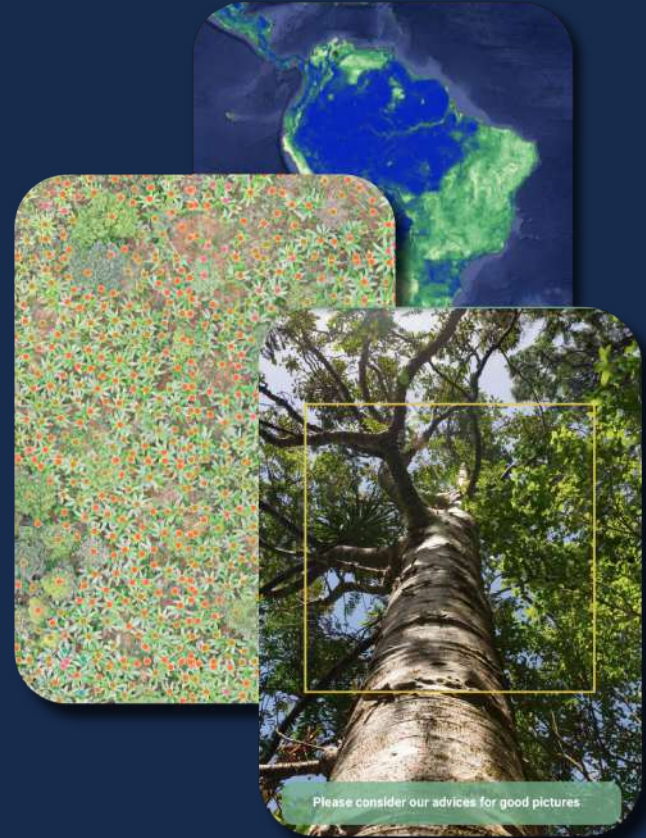

Leveraging Artificial Intelligence to help restore the Natural World

David Dao

Founder, GainForest

PhD Student at ETH Zurich

Deforestation rates are increasing

Fires in the last

× 48 hours

× 7 days

Leverage the data revolution to scale monitoring and trust

Enabling a global data-driven restoration movement

At CrowtherLab at ETH Zurich we provide a free tool to

- × Sharing ecological data
- × Monitoring of species and progress
- × Transparency for donors