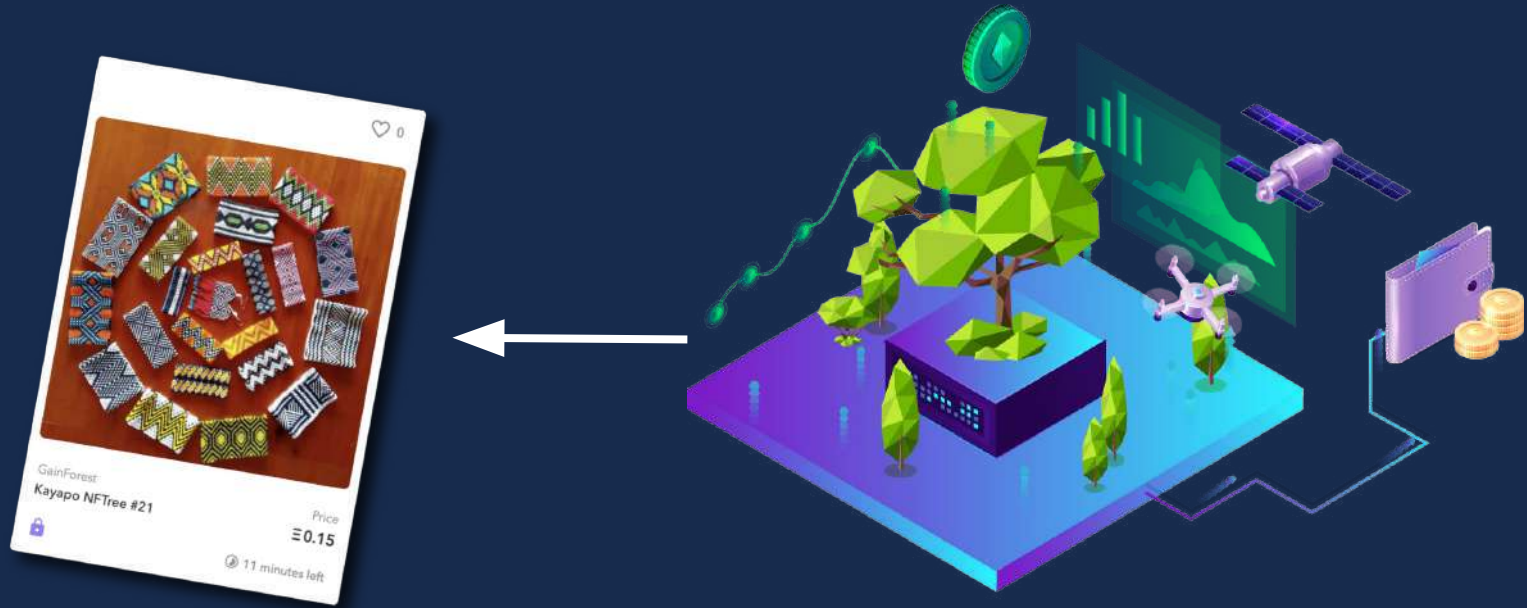

GainForest: Results-based *Investments* using Blockchain Technology and Monitoring Data

📣 Launching today at GainForest.net